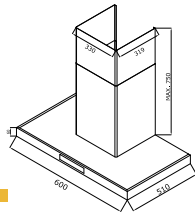

ZEN TQT 6W TA BLDC BK HOOD

1. Size : 60 cm
   - Filter : 3D Filter
   - Controls : Capacitive touch control with Motion Sensor
   - Speed : 24 Speed with RPM Display
   - Motor RPM (Max) : 2500
   - Motor : Brushless DC Motor
   - Input Power : 90W
   - Finish : Black
   - Lighting : LED Lamps
   - Warranty : 3 year comprehensive + 11 years additional warranty on motor
   - Technology : Inverter with Turbo Quiet Technology
2. ALSO AVAILABLE IN STAINLESS STEEL FINISH