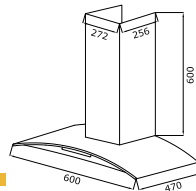

ZEN BF 6W CGA BLDC BK HOOD

- Size : 60 cm
- Filter : Baffle Filter
- Controls : Capacitive touch control with Motion Sensor
- Speed : 25 Speed with RPM Display
- Motor RPM (Max) : 2500
- Motor : Brushless DC Motor
- Input Power : 90W
- Finish : Black
- Lighting : LED Lamps
- Warranty : 3 year comprehensive + 11 years additional warranty on motor
- Technology : Inverter
- ALSO AVAILABLE IN STAINLESS STEEL FINISH