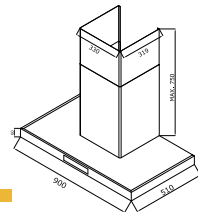

ZEN TQT 9W TA BLDC BK HOOD

1. Size : 90 cm
   - Filter : 3D Filter
   - Controls : Capacitive touch control with Motion Sensor
   - Speed : 24 Speed with RPM Display
   - Motor RPM (Max) : 2500
   - Motor : Brushless DC Motor
   - Input Power : 90W
   - Finish : Black
   - Lighting : LED Lamps
   - Warranty : 3 year comprehensive + 11 years additional warranty on motor
   - Technology : Inverter with Turbo Quiet Technology
2. ALSO AVAILABLE IN STAINLESS STEEL FINISH
   - ALSO AVAILABLE IN ISLAND