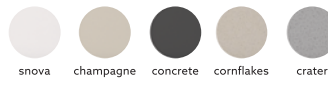

Granite Standard

snova - champagne - concrete - cornflakes - crater

Granite Premium

yellow - red

*All colours are not available in all the models