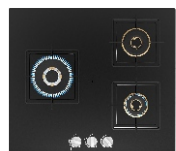

PNC6B6F10I - ₹42,990

60*cm | True Brass 2D | Brass Burners

Key Features:

- Glass gas hob | 1 wok burner: 4KW
- Flame failure safety device on all burners
- Enamelled pan supports
- Dimensions (HxWxD):
  56 x 590 x 520 mm
- Cut out dimensions (HxWxD):
  45 x 560-562 x 480-492 mm