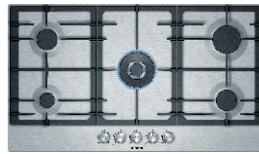

Global Pro

PPQ9B6O90I - ₹66,900

90*cm | 5 burners | Aluminum burners

Key Features:

- Glass gas hob | 1 wok burner
- Flame failure safety device
- Cast Iron Pan Supports
- Dimensions (HxWxD):
45 x 915 x 520 mm
- Cut out dimensions (HxWxD):
45 x 850-852 x 490-502 mm