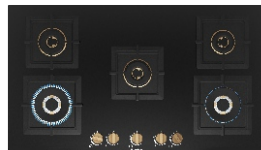

PNV9B6F201 - ₹69,990

90*cm | True Brass 2D | Brass Burners

Key Features:

- Glass gas hob | 2 wok burner: 4KW
- Flame failure safety device on all burners
- Cast Iron pan supports
- Dimensions (HxWxD): 56 x 915 x 520 mm
- Cut out dimensions (HxWxD): 45 x 850-852 x 490-502 mm