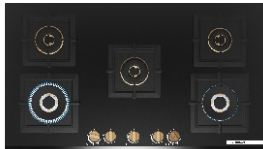

PNV9B6G201 - ₹79,990

90*cm | True Brass 3D | Brass Burners

Key Features:

- Glass gas hob | 2 wok burner: 4KW
- Flame failure safety device on all burners
- Cast Iron pan supports
- Dimensions (HxWxD): 56 x 915 x 520 mm
- Cut out dimensions (HxWxD): 45 x 850-852 x 490-502 mm