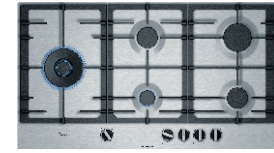

PCS9A5C90I - ₹76,200

90*cm | 5 burners | Aluminum burners

Key Features:

- Stainless steel gas hob | 1 wok burner
- Flame failure safety device
- Cast Iron pan supports
- Dimensions (HxWxD):
  45 x 915 x 520 mm
- Cut-out dimensions (HxWxD):
  45 x 850-852 x 490-502 mm