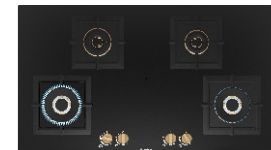

PNI7B6G201 - ₹64,990

75*cm | True Brass 3D | Brass Burners

Key Features:

- Glass gas hob | 2 wok burner: 4KW
- Flame failure safety device on all burners
- Cast Iron pan supports
- Dimensions (HxWxD): 56 x 752 x 520 mm
- Cut out dimensions (HxWxD): 45 x 560-562 x 480-492 mm

PND7B6G201 - ₹59,990

75*cm | True Brass 3D | Brass Burners

Key Features:

- Glass gas hob | 1 wok burner: 4KW
- Flame failure safety device on all burners
- Cast Iron pan supports
- Dimensions (HxWxD): 56 x 752 x 520 mm
- Cut out dimensions (HxWxD): 45 x 560-562 x 480-492 mm

PNV9B6F201 - ₹69,990

90*cm | True Brass 2D | Brass Burners

Key Features:

- Glass gas hob | 2 wok burner: 4KW
- Flame failure safety device on all burners
- Cast Iron pan supports
- Dimensions (HxWxD): 56 x 915 x 520 mm
- Cut out dimensions (HxWxD): 45 x 850-852 x 490-502 mm