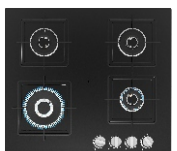

PNH6B6B12I - ₹36,990

60*cm | True AL 2D | Aluminium Burners

Key Features:

- Glass gas hob | 1 wok burner: 4KW
- Flame failure safety device on all burners
- Enamelled pan supports
- Dimensions (HxWxD):
  56 x 590 x 520 mm
- Cut out dimensions (HxWxD):
  45 x 560-562 x 480-492 mm