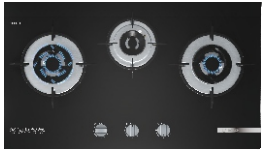

PMD83D31NX - ₹51,990

70*cm | True Brass 3D Wheel | Brass Burners

Key Features:

- Glass gas hob | 2 wok burner: 4KW
- Flame failure safety device on all burners
- Enamelled pan supports
- Dimensions (HxWxD):
  150 x 780 x 450 mm
- Cut out dimensions (HxWxD):
  80 x 700-700 x 400-400 mm