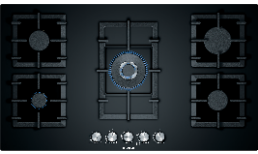

Global Pro

PPQ9B6O90I - ₹66,900

90*cm | 5 burners | Aluminum burners

Key Features:

- Glass gas hob | 1 wok burner
- Flame failure safety device
- Cast Iron Pan Supports
- Dimensions (HxWxD):
  45 x 915 x 520 mm
- Cut out dimensions (HxWxD):
  45 x 850-852 x 490-502 mm