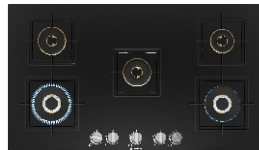

PNH6B6F20I - ₹50,990

60*cm | True Brass 2D | Brass Burners

Key Features:

- Glass gas hob | 1 wok burner: 4KW
- Flame failure safety device on all burners
- Cast Iron pan supports
- Dimensions (HxWxD):
56 x 590 x 520 mm
- Cut out dimensions (HxWxD):
45 x 560-562 x 480-492 mm

PMD83D31NX - ₹51,990

70*cm | True Brass 3D Wheel | Brass Burners

Key Features:

- Glass gas hob | 2 wok burner: 4KW
- Flame failure safety device on all burners
- Enamelled pan supports
- Dimensions (HxWxD):
150 x 780 x 450 mm
- Cut out dimensions (HxWxD):
80 x 700-700 x 400-400 mm