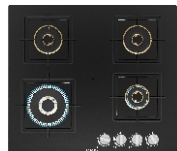

PNH6B6F10I - ₹46,990

60*cm | True Brass 2D | Brass Burners

Key Features:

- Glass gas hob | 1 wok burner: 4KW
- Flame failure safety device on all burners
- Enamelled pan supports
- Dimensions (HxWxD):
  56 x 590 x 520 mm
- Cut out dimensions (HxWxD):
  45 x 560-562 x 480-492 mm