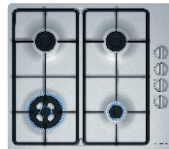

PBH6C5B60I - ₹23,300

60*cm | 4 burners | Aluminum burners

Key Features:

- Stainless steel gas hob | 1 wok burner
- Flame failure safety device
- Cast Iron pan supports
- Dimensions (HxWxD):
  43 x 580 x 510 mm
- Cut out dimensions (HxWxD):
  43 x 560-560 x 480-490 mm