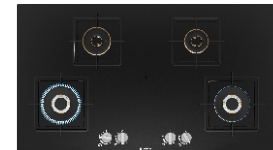

PNH6B6F20I - ₹50,990

60*cm | True Brass 2D | Brass Burners

Key Features:

- Glass gas hob | 1 wok burner: 4KW
- Flame failure safety device on all burners
- Cast Iron pan supports
- Dimensions (HxWxD):
56 x 590 x 520 mm
- Cut out dimensions (HxWxD):
45 x 560-562 x 480-492 mm

PMD83D31NX - ₹51,990

70*cm | True Brass 3D Wheel | Brass Burners

Key Features:

- Glass gas hob | 2 wok burner: 4KW
- Flame failure safety device on all burners
- Enamelled pan supports
- Dimensions (HxWxD):
150 x 780 x 450 mm
- Cut out dimensions (HxWxD):
80 x 700-700 x 400-400 mm

PNV9B6F10I - ₹61,990

90*cm | True Brass 2D | Brass Burners

Key Features:

- Glass gas hob | 2 wok burner: 4KW
- Flame failure safety device on all burners
- Enamelled pan supports
- Dimensions (HxWxD):
56 x 915 x 520 mm
- Cut out dimensions (HxWxD):
45 x 850-852 x 490-502 mm