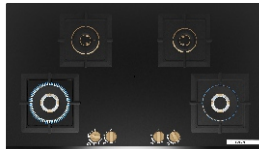

PNV9B6G201 - ₹79,990

90*cm | True Brass 3D | Brass Burners

Key Features:

- Glass gas hob | 2 wok burner: 4KW
- Flame failure safety device on all burners
- Cast Iron pan supports
- Dimensions (HxWxD): 56 x 915 x 520 mm
- Cut out dimensions (HxWxD): 45 x 850-852 x 490-502 mm