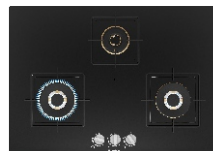

PND7B6F10I - ₹47,990

75*cm | True Brass 2D | Brass Burners

Key Features:

- Glass gas hob | 1 wok burner: 4KW
- Flame failure safety device on all burners
- Enamelled pan supports
- Dimensions (HxWxD):
  56 x 752 x 520 mm
- Cut out dimensions (HxWxD):
  45 x 560-562 x 480-492 mm