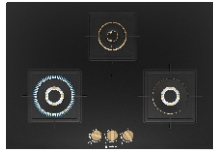

True Brass Hobs

PNI7B6F20I - ₹55,990

75*cm | True Brass 2D | Brass Burners

Key Features:

- Glass gas hob | 2 wok burner: 4KW
- Flame failure safety device on all burners
- Cast Iron pan supports
- Dimensions (HxWxD):
56 x 752 x 520 mm
- Cut out dimensions (HxWxD):
56 x 752 x 520 mm