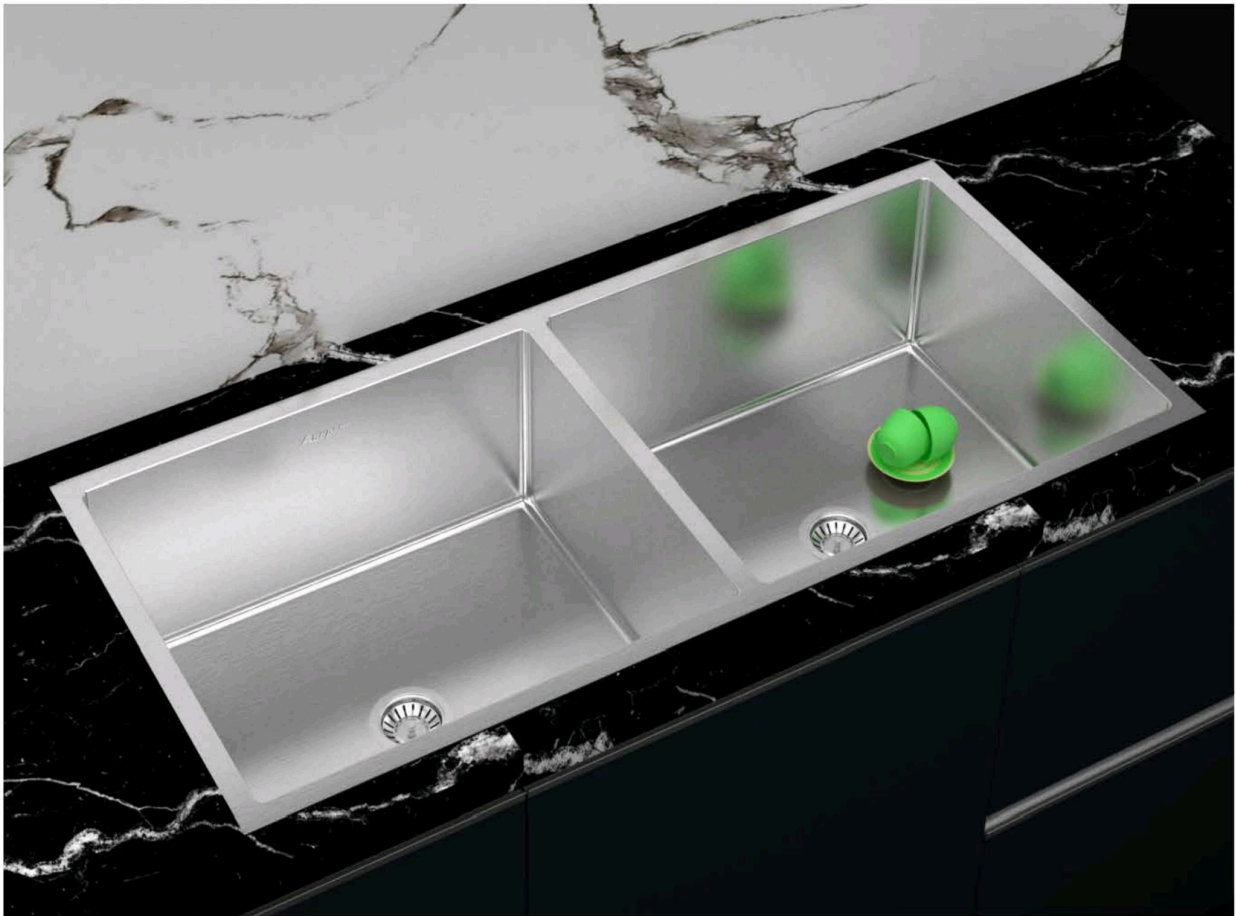

SG1237DS

Material	AISI-304 (18/8) Stainless Steel
Thickness	Frame 2.0mm Bowl 0.80mm
Overall Size	1143x510mm / 45x20
Bowl Size	534x460mm / 21x18
Depth	225mm / 9
Finish	Satin
Accessories	Waste Coupling.
Price	₹25,490/- (incl.of all taxes)