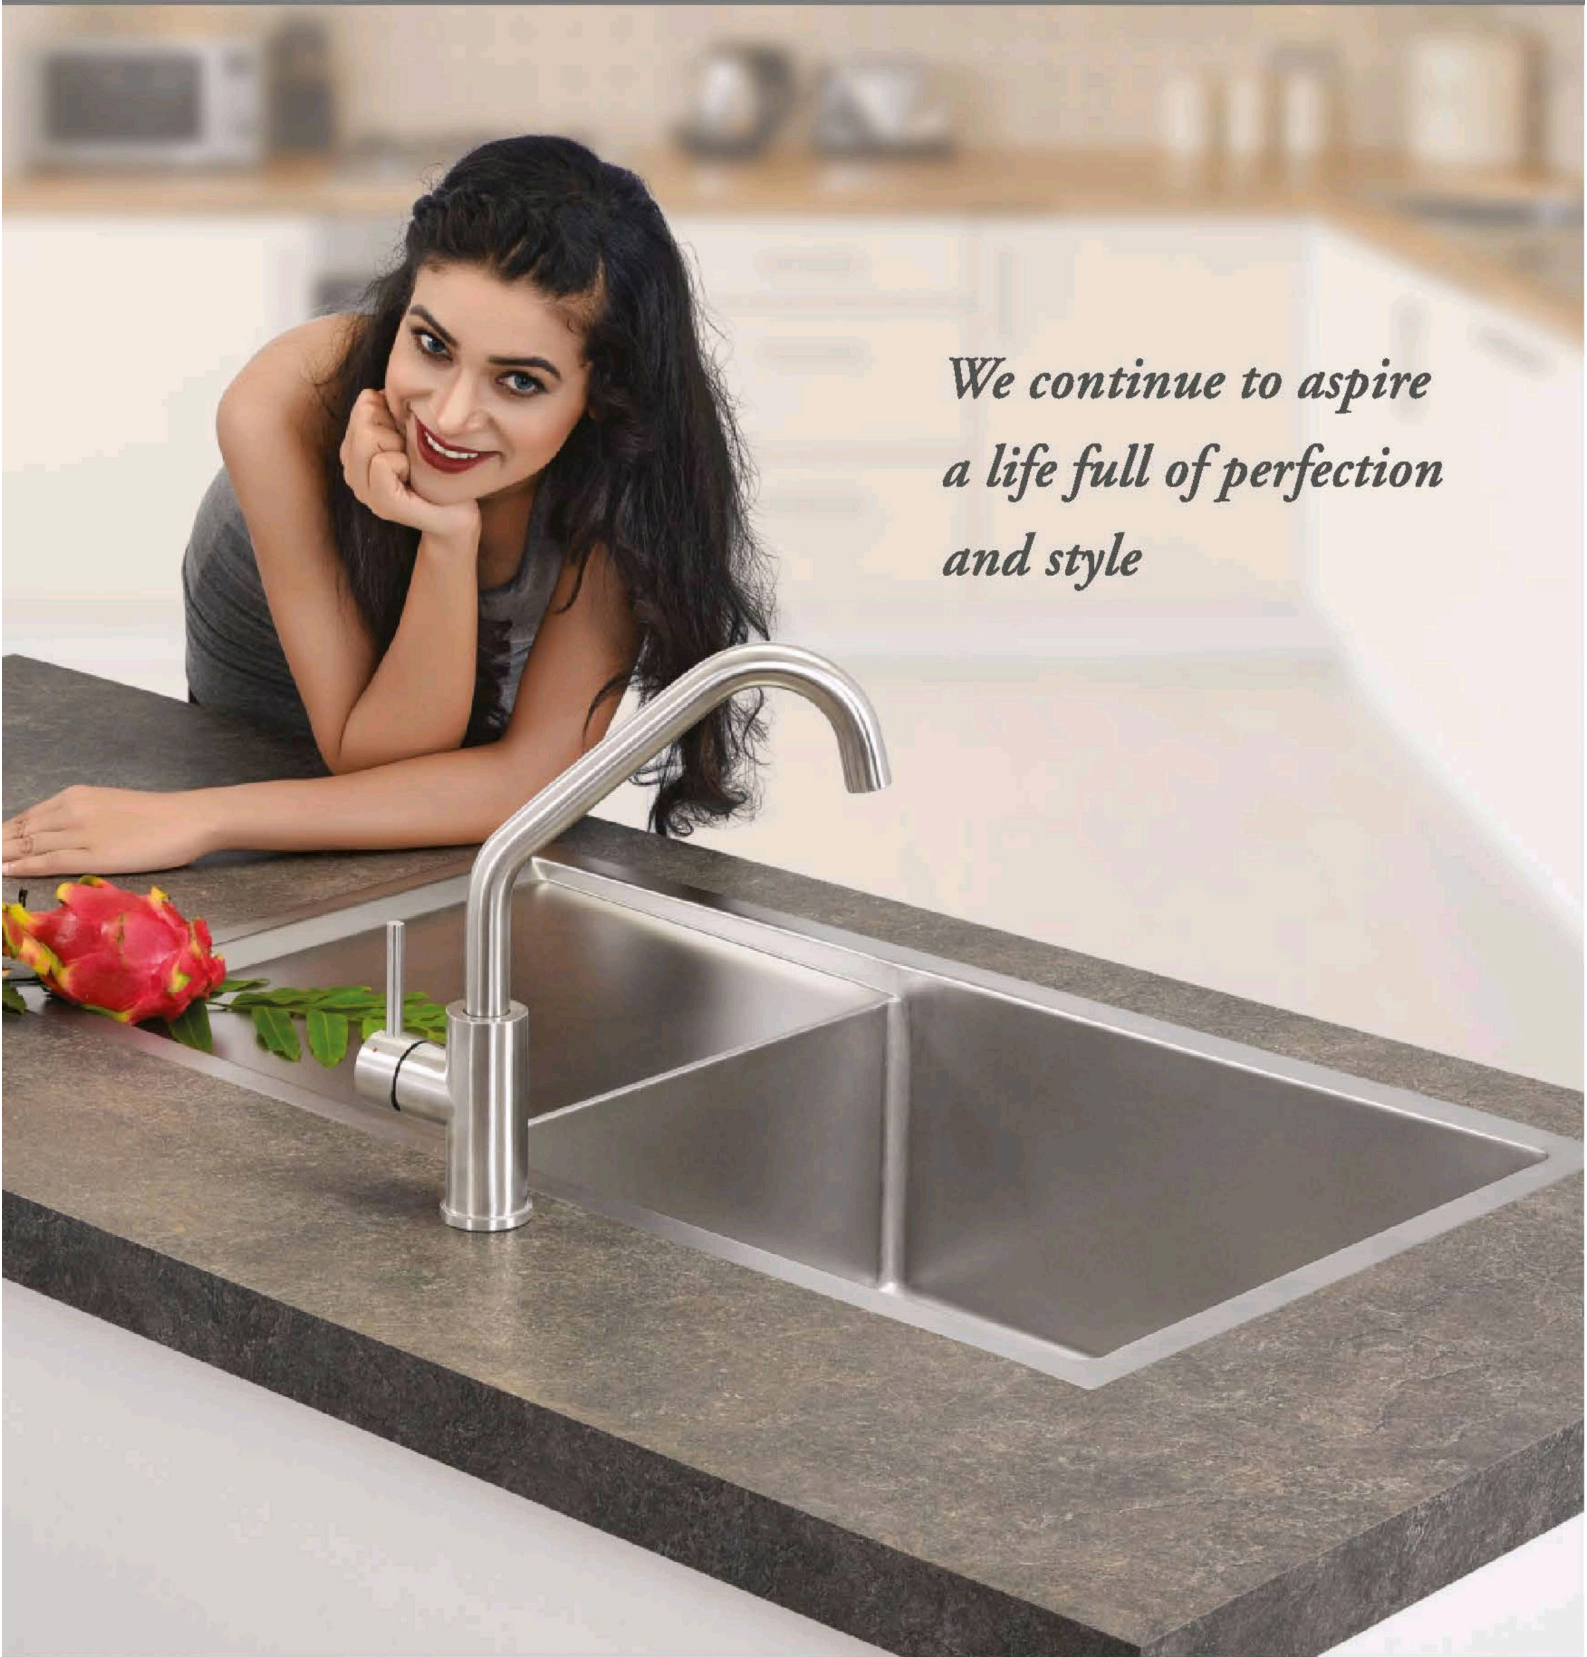

*We continue to aspire
a life full of perfection
and style*