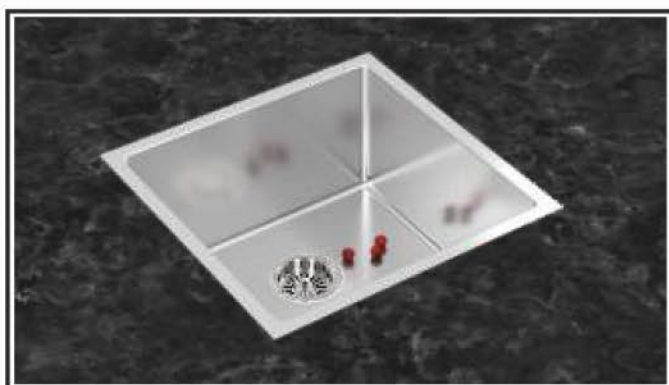

PS743SE

Material	AISI-304 (18/8) Stainless Steel
Thickness	1.50mm
Overall Size	485x485mm / 19x19
Bowl Size	435x435mm / 17x17
Depth	250mm / 10
Finish	Satin
Accessories	Waste Coupling
Price	₹ 18,990/- (incl. of all taxes)