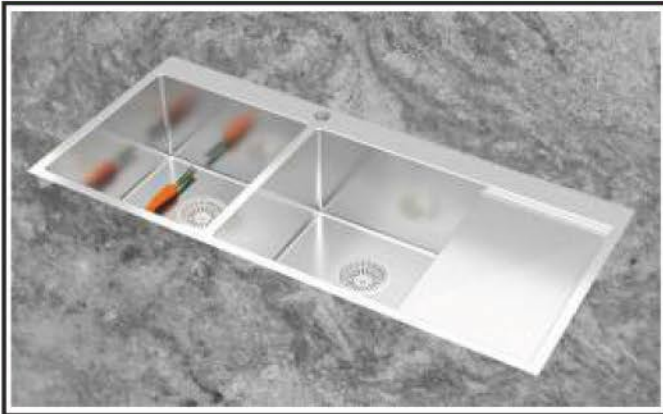

PS761DB

Material	AISI-304 (18/8) Stainless Steel
Thickness	Frame 3.0mm Bowl 1.50mm
Overall Size	1145x510mm / 45x20
Bowl Size (L)	400x410mm / 16x16.5
Bowl Size (R)	400x410mm / 16x16.5
Depth	250mm / 10
Finish	Satin
Accessories	Waste Coupling.
Price	₹ 49,990/- (incl.of all taxes)