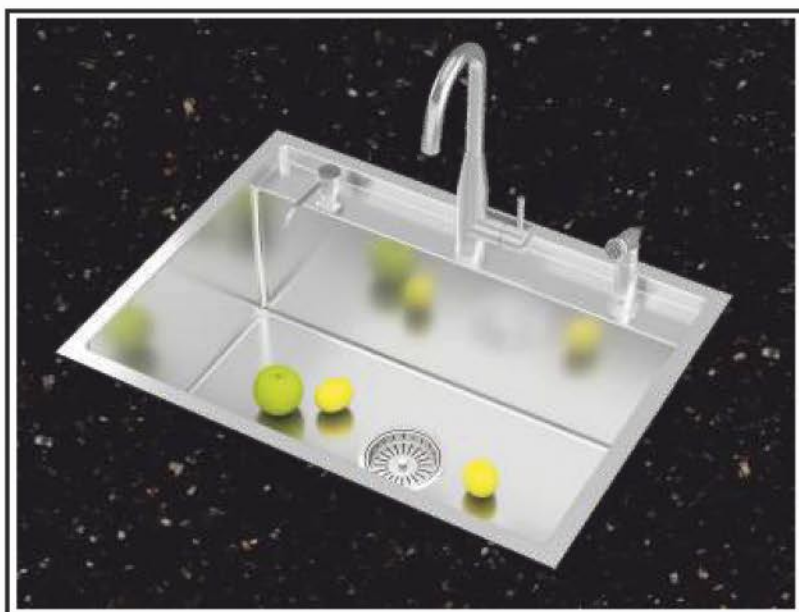

Faucet

Hand Shower

Soap Dispenser

Wire Basket

Chopping Board

Waste Coupling

US1403SS

Material	AISI-304 (18/8) Stainless Steel
Thickness	Frame 3.0mm Bowl 1.50mm
Overall Size	685x510mm / 27x20
Bowl Size	635x390mm / 25x15
Depth	250mm / 10
Finish	Satin
Accessories	Faucet, Hand Shower, Soap Dispenser, Wire Basket, Chopping Board, Waste Coupling.
Price	₹48,490/- (incl.of all taxes)

Faucet

Hand Shower

Soap Dispenser

Wire Basket

Chopping Board

Waste Coupling

US1404SS

Material	AISI-304 (18/8) Stainless Steel
Thickness	Frame 3.0mm Bowl 1.50mm
Overall Size	760x510mm / 30x20
Bowl Size	710x390mm / 28x15
Depth	250mm / 10
Finish	Satin
Accessories	Faucet, Hand Shower, Soap Dispenser, Wire Basket, Chopping Board, Waste Coupling.
Price	₹50,990/- (incl.of all taxes)