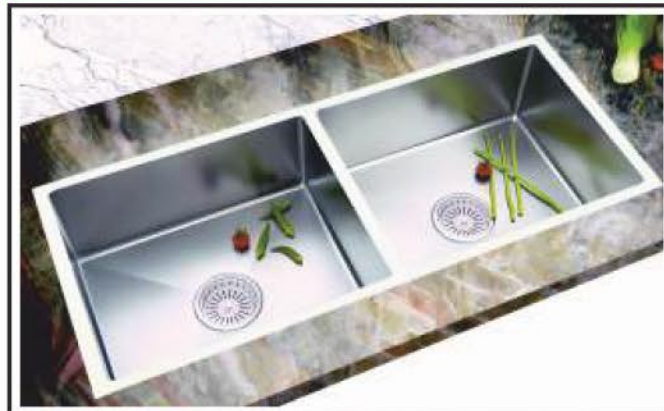

PS730DS

Material	AISI-304 (18/8) Stainless Steel
Thickness	Frame 3.0mm Bowl 1.50mm
Overall Size	1135x500mm / 45x20
Bowl Size	532x460mm / 21x18
Depth	250mm / 10
Finish	Satin
Accessories	Waste Coupling
Price	₹ 38,990/- (incl. of all taxes)