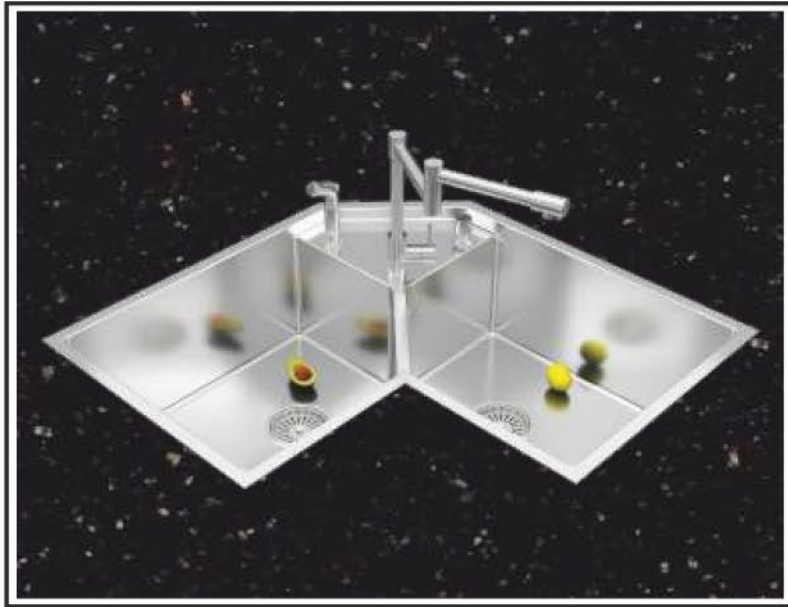

Faucet

Hand Shower

Soap Dispenser

Wire Basket

Chopping Board

Waste Coupling

US1416TS

Material	AISI-304 (18/8) Stainless Steel
Thickness	Frame 3.0mm Bowl 1.50mm
Overall Size	1067x510mm / 42x20
Bowl Size (L)	375x460mm / 15x18
Bowl Size (M)	215x390mm / 9x15
Bowl Size (R)	375x460mm / 15x18
Depth	250mm / 10
Finish	Satin
Accessories	Faucet, Hand Shower, Soap Dispenser, Wire Basket, Chopping Board, Waste Coupling.
Price	₹78,490/- (incl.of all taxes)

Faucet

Hand Shower

Soap Dispenser

Wire Basket

Chopping Board

Waste Coupling

US1417TS

Material	AISI-304 (18/8) Stainless Steel
Thickness	Frame 3.0mm Bowl 1.50mm
Overall Size	1143x510mm / 45x20
Bowl Size (L)	410x460mm / 16x18
Bowl Size (M)	230x390mm / 9x15
Bowl Size (R)	410x460mm / 16x18
Depth	250mm / 10
Finish	Satin
Accessories	Faucet, Hand Shower, Soap Dispenser, Wire Basket, Chopping Board, Waste Coupling.
Price	₹79,990/- (incl. of all taxes)

US1418CS

Material	AISI-304 (18/8) Stainless Steel
Thickness	Frame 3.0mm Bowl 1.50mm
Overall Size	760x460mm / 30x18
Bowl Size	510x410mm / 20x16
Depth	250mm / 10
Finish	Satin
Accessories	Faucet, Hand Shower, Soap Dispenser, Wire Basket, Chopping Board, Waste Coupling.
Price	₹73,990/- (incl. of all taxes)