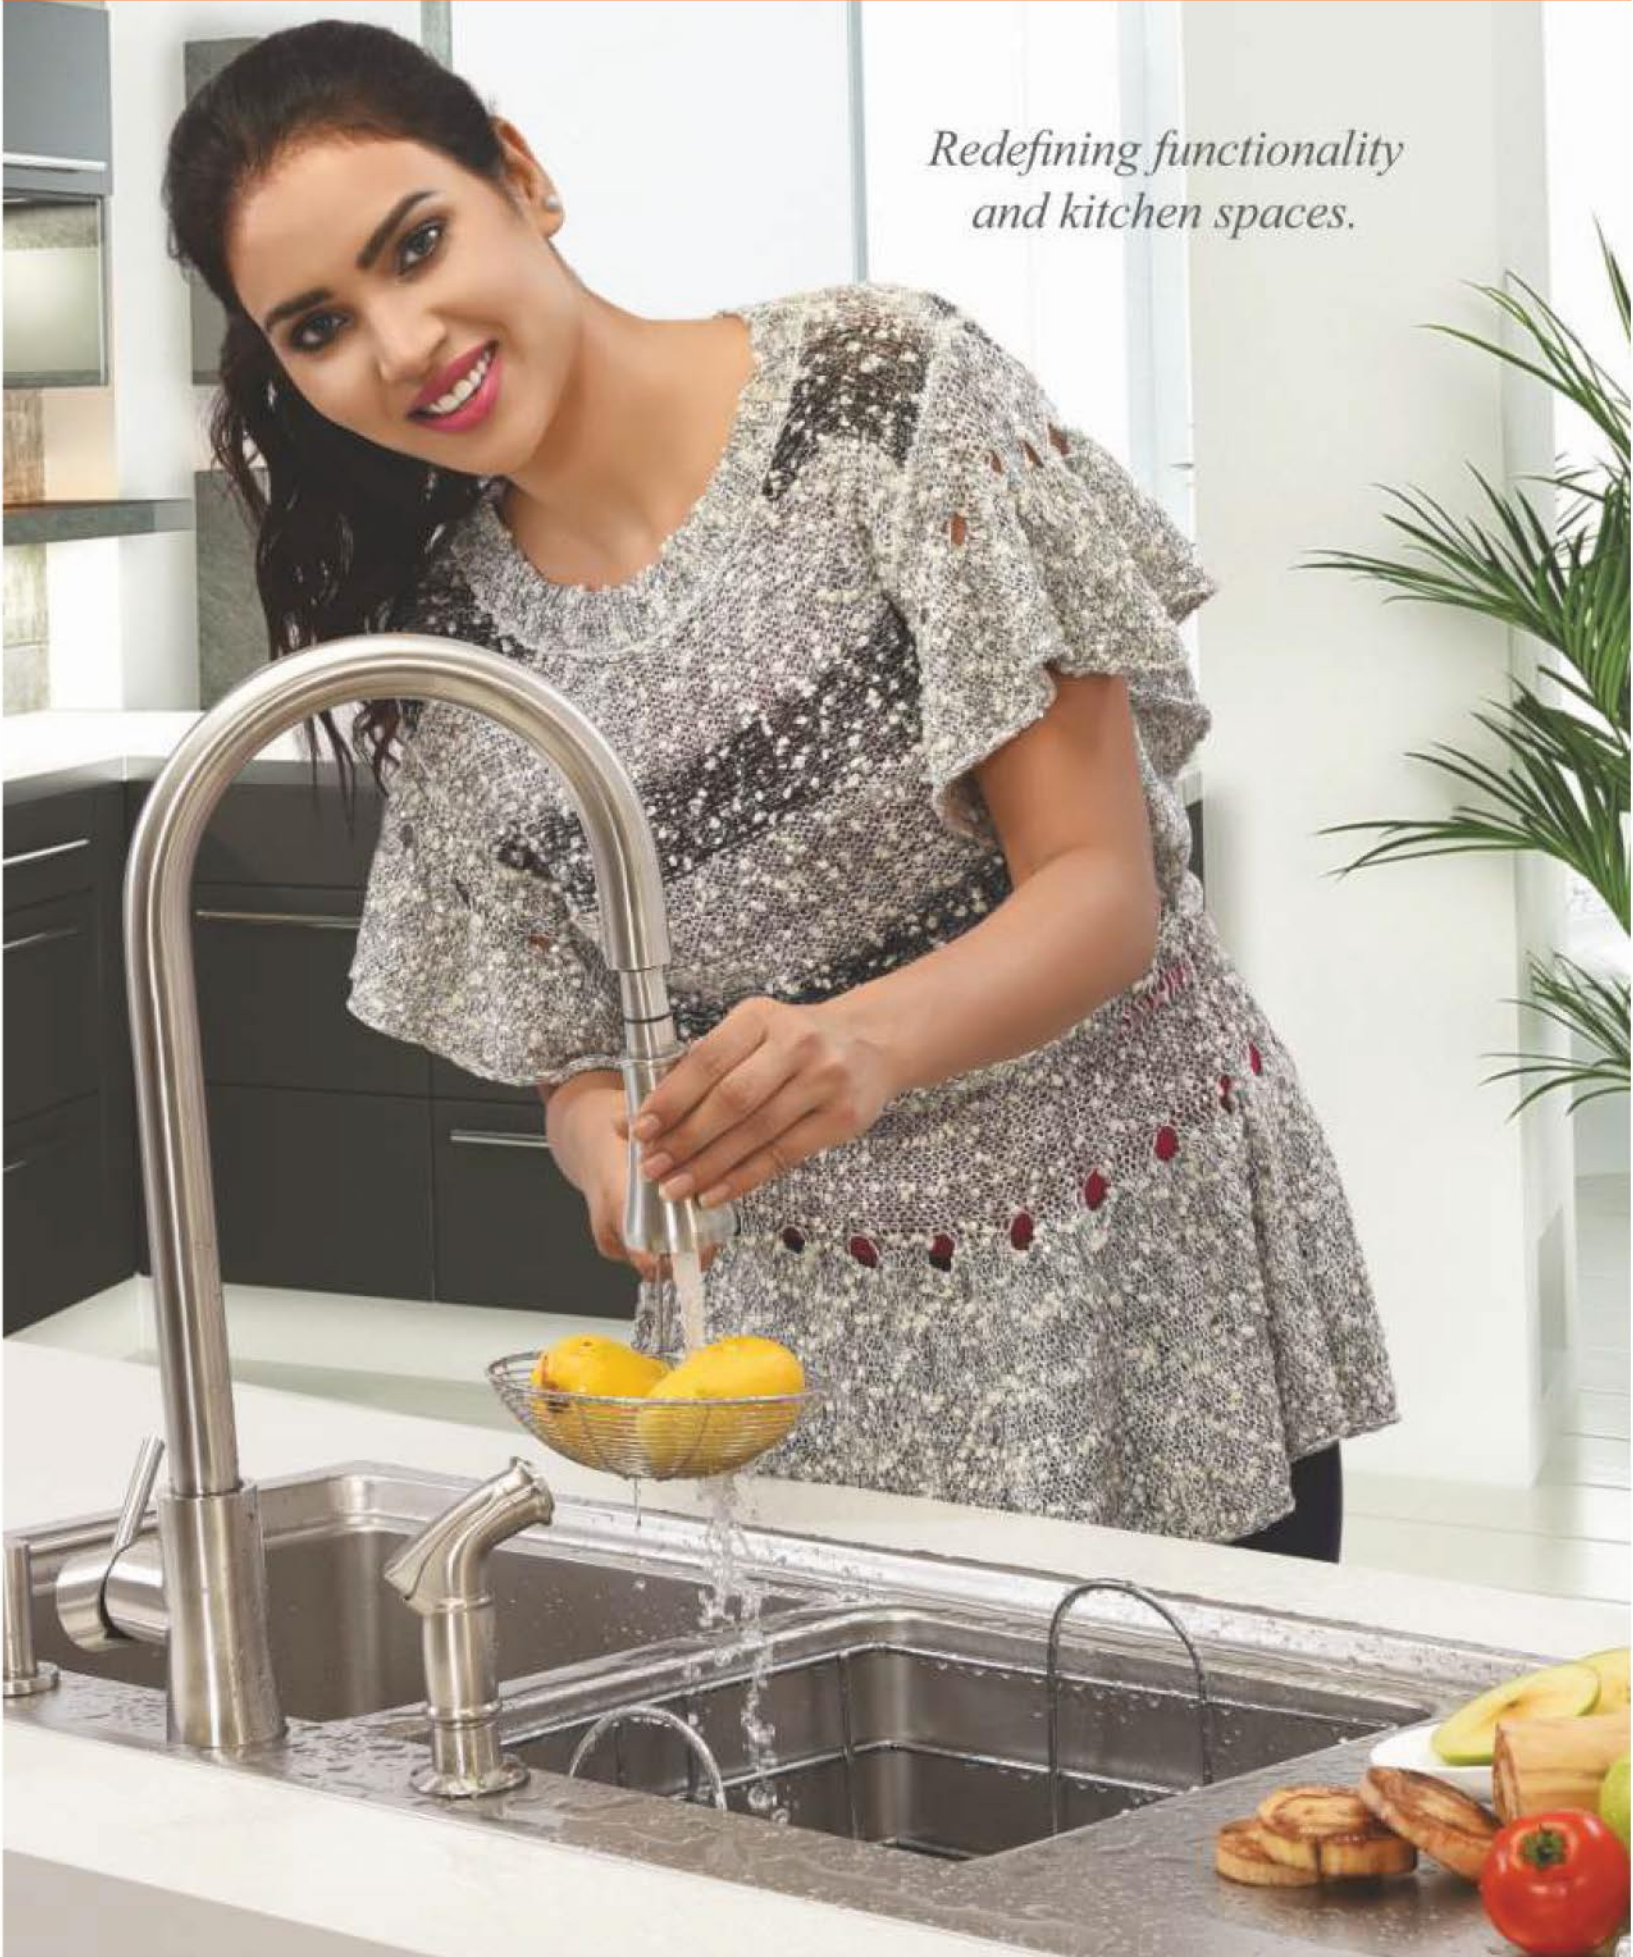

*Redefining functionality
and kitchen spaces.*