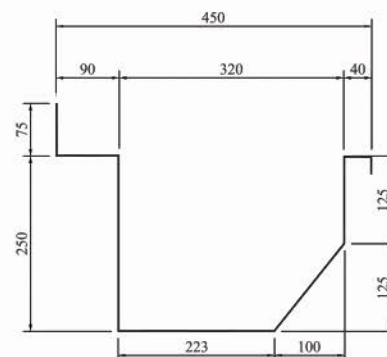

Drinking Water Sink

Model Code	Size	Faucet Hole ∅ 26mm	Material	Thickness	Finish	Price
ADWS301	610x450x250mm (24x18x10)	○	AISI 304(18/8)SS	1.5MM	Satin	₹ 30,990/-
ADWS302	1000x450x250mm (40x20x10)	○ ○	AISI 304(18/8)SS	1.5MM	Satin	₹ 39,990/-
ADWS303	1500x450x250mm (60x18x10)	○ ○ ○	AISI 304(18/8)SS	1.5MM	Satin	₹ 47,990/-