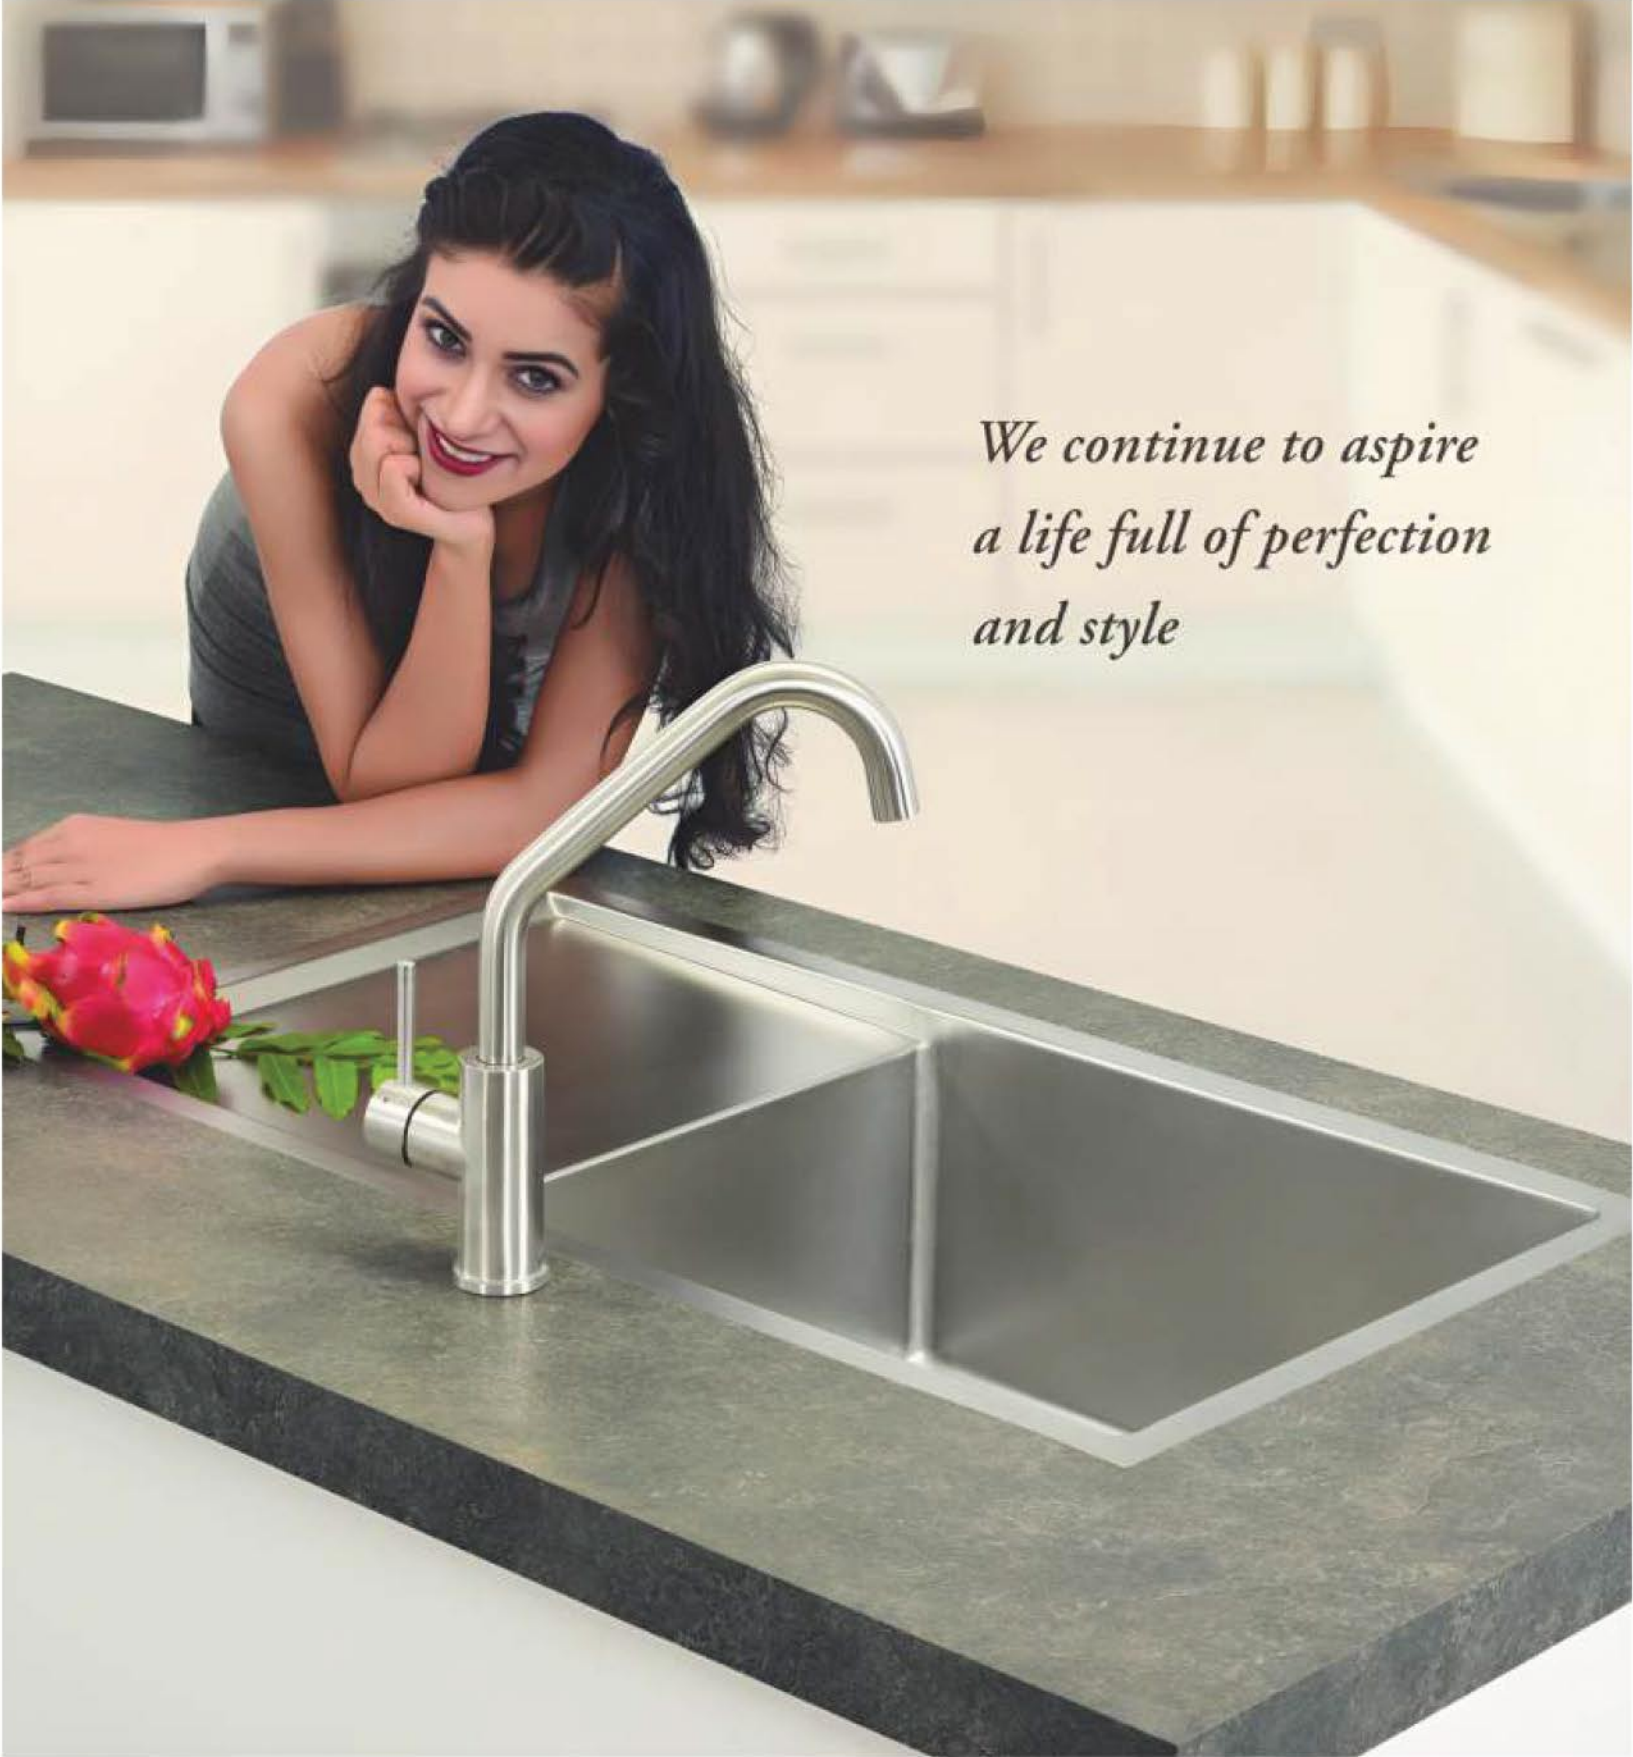

*We continue to aspire
a life full of perfection
and style*