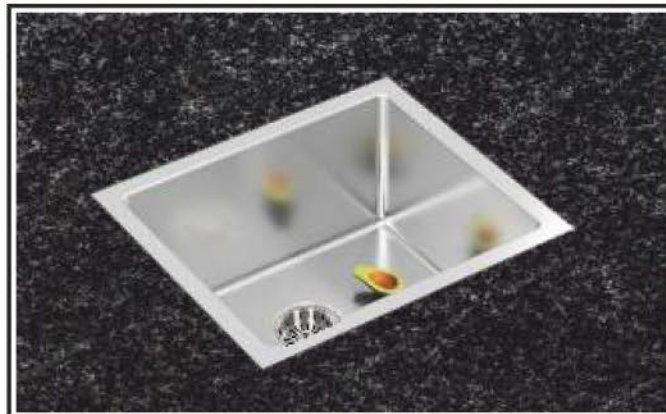

PS746UB

Material	AISI-304 (18/8) Stainless Steel
Thickness	1.50mm
Overall Size	405x355mm / 16x14
Bowl Size	355x305mm / 14x12
Depth	200mm / 8
Finish	Satin
Accessories	Waste Coupling
Price	₹ 14,490/- (incl. of all taxes)