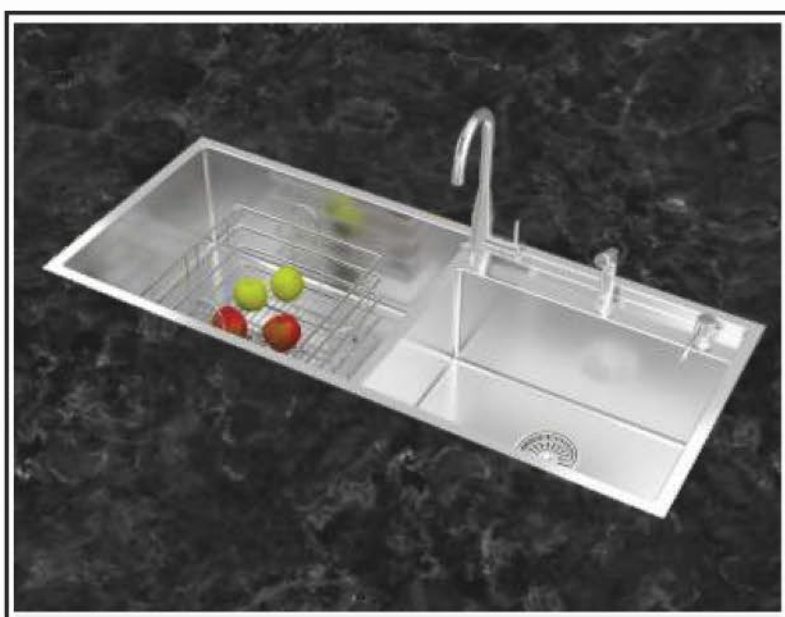

Faucet

Hand Shower

Soap Dispenser

Wire Basket

Chopping Board

Waste Coupling

US1414DS

Material	AISI-304 (18/8) Stainless Steel
Thickness	Frame 3.0mm Bowl 1.50mm
Overall Size	1143x510mm / 45x20
Bowl Size (L)	580x460mm / 23x18
Bowl Size (R)	490x390mm / 19x15
Depth	250mm / 10
Finish	Satin
Accessories	Faucet, Hand Shower, Soap Dispenser, Wire Basket, Chopping Board, Waste Coupling.
Price	₹66,490/- (incl. of all taxes)