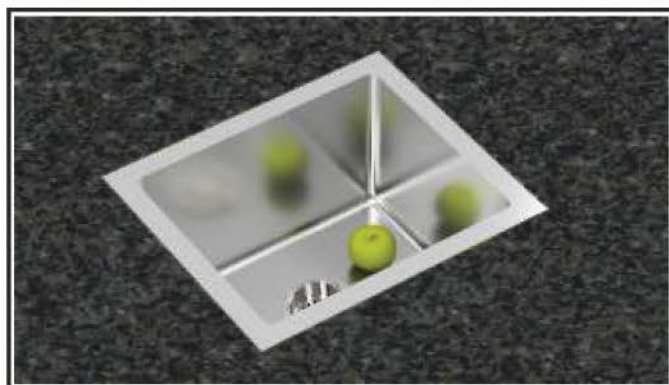

PS747CB

Material	AISI-304 (18/8) Stainless Steel
Thickness	Frame 3.0mm Bowl 1.50mm
Overall Size	355x305mm / 14x12
Bowl Size	305x255mm / 12x10
Depth	200mm / 8
Finish	Satin
Accessories	Waste Coupling
Price	₹ 13,590/- (incl. of all taxes)