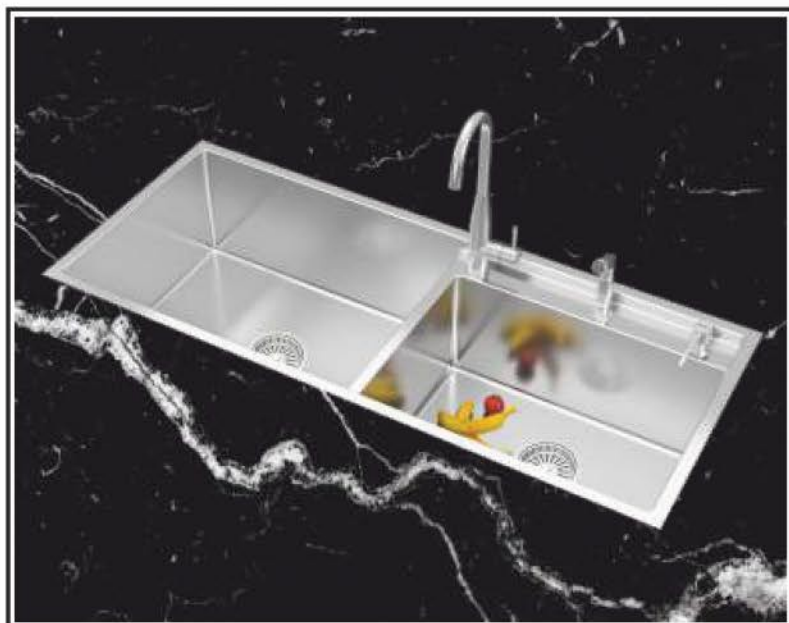

Faucet

Hand Shower

Soap Dispenser

Wire Basket

Chopping Board

Waste Coupling

US1415DS

Material	AISI-304 (18/8) Stainless Steel
Thickness	Frame 3.0mm Bowl 1.50mm
Overall Size	1220x510mm / 48x20
Bowl Size (L)	610x460mm / 24x18
Bowl Size (R)	535x390mm / 21x15
Depth	250mm / 10
Finish	Satin
Accessories	Faucet, Hand Shower, Soap Dispenser, Wire Basket, Chopping Board, Waste Coupling.
Price	₹71,490/- (incl.of all taxes)