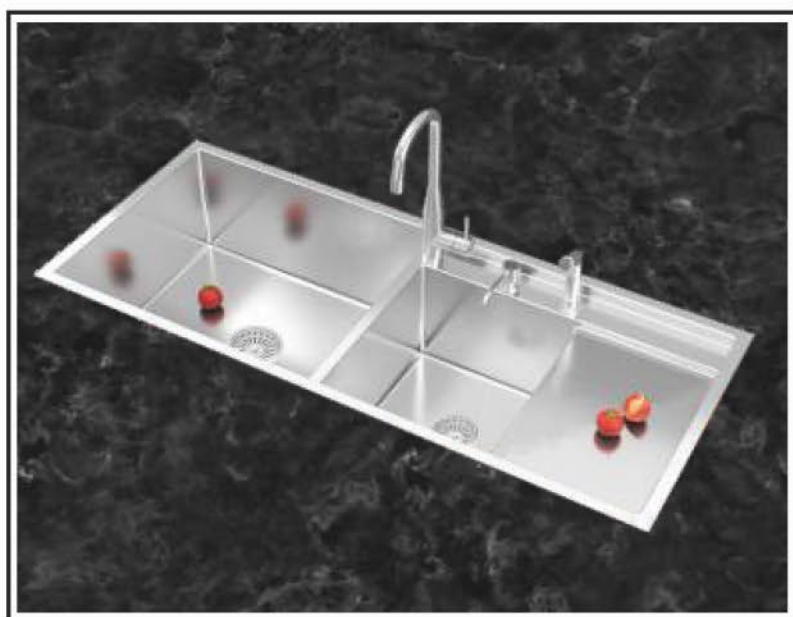

US1424DB

Material	AISI-304 (18/8) Stainless Steel
Thickness	Frame 3.0mm Bowl 1.50mm
Overall Size	1220x510mm / 48x20
Bowl Size (L)	550x460mm / 22x18
Bowl Size R)	315x390mm / 12x15
Depth	250mm / 10
Finish	Satin
Accessories	Faucet, Hand Shower, Soap Dispenser, Wire Basket, Chopping Board, Waste Coupling.
Price	₹84,990/- (incl.of all taxes)