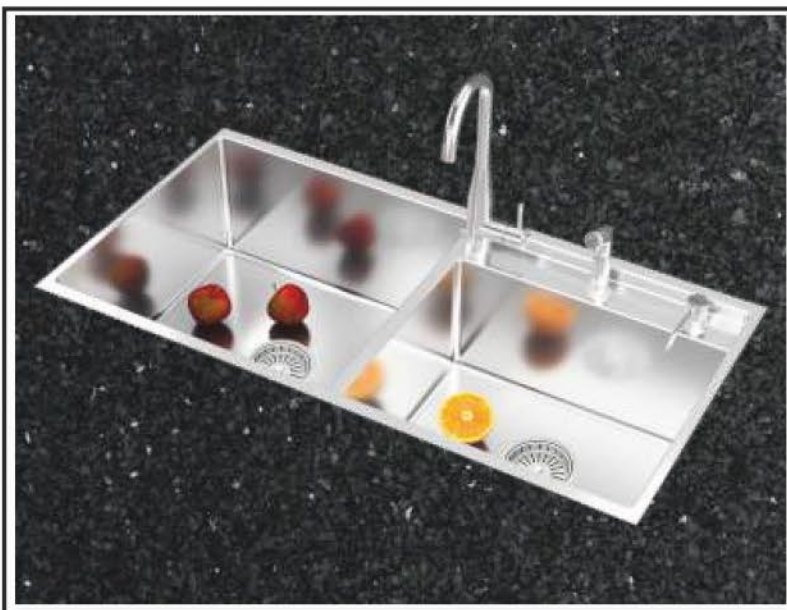

Faucet

Hand Shower

Soap Dispenser

Wire Basket

Chopping Board

Waste Coupling

US14A11 DS

Material	AISI-304 (18/8) Stainless Steel
Thickness	Frame 3.0mm Bowl 1.50mm
Overall Size	965x510mm / 38x20
Bowl Size (L)	460x460mm / 18x18
Bowl Size (R)	430x380mm / 17x15
Depth	250mm / 10
Finish	Satin
Accessories	Faucet, Hand Shower, Soap Dispenser, Wire Basket, Chopping Board, Waste Coupling.
Price	₹59,990/- (incl. of all taxes)

Faucet

Hand Shower

Soap Dispenser

Wire Basket

Chopping Board

Waste Coupling

US1412DS

Material	AISI-304 (18/8) Stainless Steel
Thickness	Frame 3.0mm Bowl 1.50mm
Overall Size	1015x510mm / 40x20
Bowl Size (L)	480x460mm / 19x18
Bowl Size (R)	460x390mm / 18x15
Depth	250mm / 10
Finish	Satin
Accessories	Faucet, Hand Shower, Soap Dispenser, Wire Basket, Chopping Board, Waste Coupling.
Price	₹61,490/- (incl. of all taxes)

Faucet

Hand Shower

Soap Dispenser

Wire Basket

Chopping Board

Waste Coupling

US1413DS

Material	AISI-304 (18/8) Stainless Steel
Thickness	Frame 3.0mm Bowl 1.50mm
Overall Size	1067x510mm / 42x20
Bowl Size (L)	530x460mm / 21x18
Bowl Size (R)	460x390mm / 18x15
Depth	250mm / 10
Finish	Satin
Accessories	Faucet, Hand Shower, Soap Dispenser, Wire Basket, Chopping Board, Waste Coupling.
Price	₹63,990/- (incl. of all taxes)