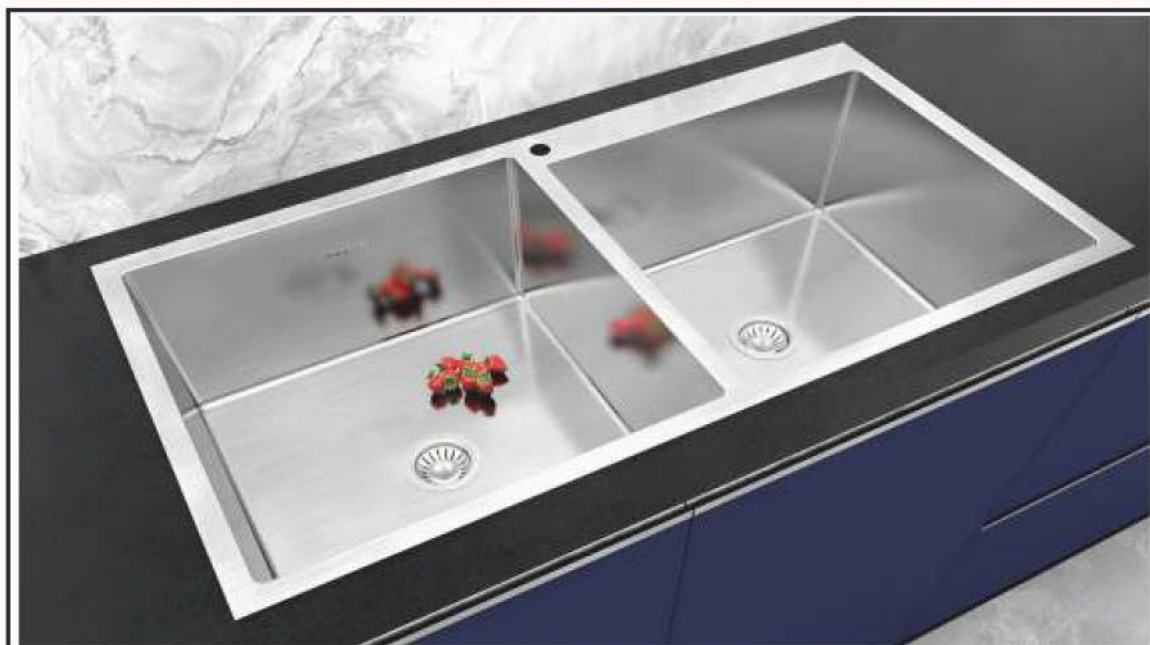

SG1264DS

Material	AISI-304 (18/8) Stainless Steel	Thickness	Frame 2.0mm Bowl 0.8mm
Overall Size	1067x510mm / 42x20	Bowl Size (L)	496x460mm / 19.5x18
Bowl Size (R)	496x410mm / 19.5x16	Finish	Satin
Depth	225mm / 9	Price	₹25,490/- (incl.of all taxes)
Accessories	Waste Coupling.