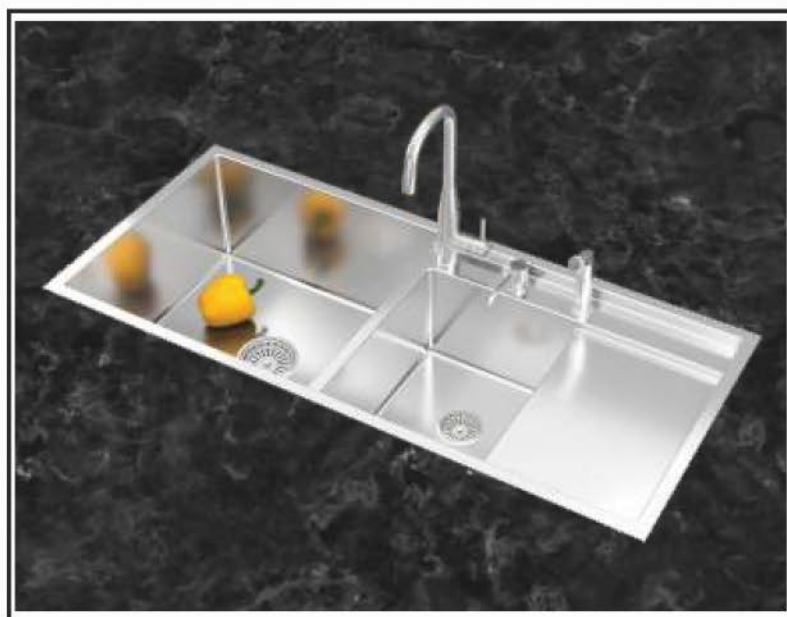

US1422DB

Material	AISI-304 (18/8) Stainless Steel
Thickness	Frame 3.0mm Bowl 1.50mm
Overall Size	1145x510mm / 45x20
Bowl Size (L)	500x460mm / 20x18
Bowl Size R)	300x390mm / 12x15
Depth	250mm / 10
Finish	Satin
Accessories	Faucet, Hand Shower, Soap Dispenser, Wire Basket, Chopping Board, Waste Coupling.
Price	₹73,990/- (incl.of all taxes)