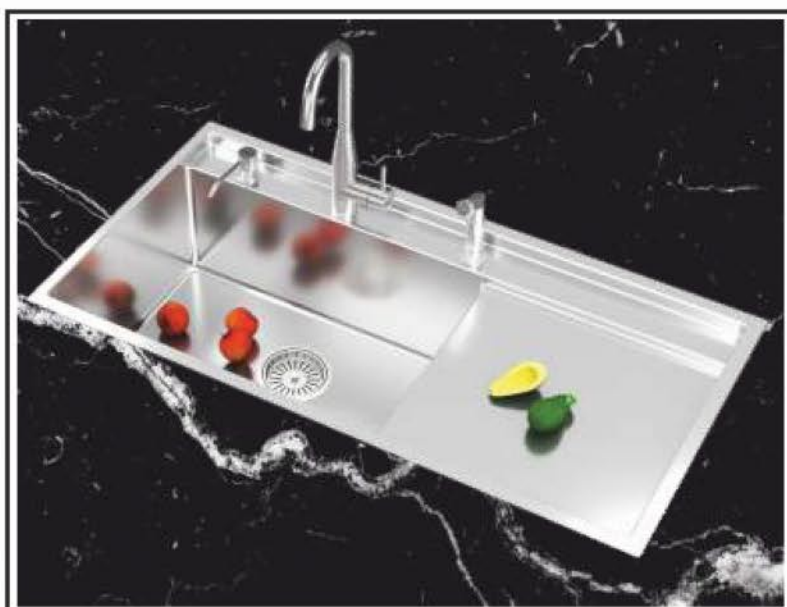

Faucet

Hand Shower

Soap Dispenser

Wire Basket

Chopping Board

Waste Coupling

US1407SS

Material	AISI-304 (18/8) Stainless Steel
Thickness	Frame 3.0mm Bowl 1.50mm
Overall Size	915x510mm / 36x20
Bowl Size	865x390mm / 34x15
Depth	250mm / 10
Finish	Satin
Accessories	Faucet, Hand Shower, Soap Dispenser, Wire Basket, Chopping Board, Waste Coupling.
Price	₹57,990/- (incl.of all taxes)

Faucet

Hand Shower

Soap Dispenser

Wire Basket

Chopping Board

Waste Coupling

US1408DB

Material	AISI-304 (18/8) Stainless Steel
Thickness	Frame 3.0mm Bowl 1.50mm
Overall Size	915x510mm / 36x20
Bowl Size	500x390mm / 20x15
Depth	250mm / 10
Finish	Satin
Accessories	Faucet, Hand Shower, Soap Dispenser, Wire Basket, Chopping Board, Waste Coupling.
Price	₹57,990/- (incl.of all taxes)

US1409DB

Material	AISI-304 (18/8) Stainless Steel
Thickness	Frame 3.0mm Bowl 1.50mm
Overall Size	990x510mm / 39x20
Bowl Size	550x390mm / 22x15
Depth	250mm / 10
Finish	Satin
Accessories	Faucet, Hand Shower, Soap Dispenser, Wire Basket, Chopping Board, Waste Coupling.
Price	₹59,990/- (incl.of all taxes)