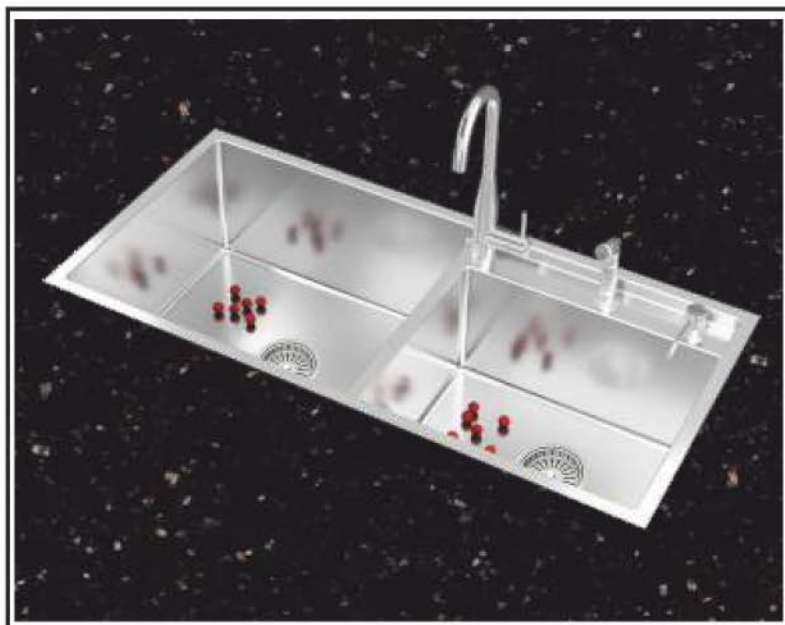

Faucet

Hand Shower

Soap Dispenser

Wire Basket

Chopping Board

Waste Coupling

US1412DS

Material	AISI-304 (18/8) Stainless Steel
Thickness	Frame 3.0mm Bowl 1.50mm
Overall Size	1015x510mm / 40x20
Bowl Size (L)	480x460mm / 19x18
Bowl Size (R)	460x390mm / 18x15
Depth	250mm / 10
Finish	Satin
Accessories	Faucet, Hand Shower, Soap Dispenser, Wire Basket, Chopping Board, Waste Coupling.
Price	₹61,490/- (incl. of all taxes)

Faucet

Hand Shower

Soap Dispenser

Wire Basket

Chopping Board

Waste Coupling

US1413DS

Material	AISI-304 (18/8) Stainless Steel
Thickness	Frame 3.0mm Bowl 1.50mm
Overall Size	1067x510mm / 42x20
Bowl Size (L)	530x460mm / 21x18
Bowl Size (R)	460x390mm / 18x15
Depth	250mm / 10
Finish	Satin
Accessories	Faucet, Hand Shower, Soap Dispenser, Wire Basket, Chopping Board, Waste Coupling.
Price	₹63,990/- (incl. of all taxes)

Faucet

Hand Shower

Soap Dispenser

Wire Basket

Chopping Board

Waste Coupling

US1414DS

Material	AISI-304 (18/8) Stainless Steel
Thickness	Frame 3.0mm Bowl 1.50mm
Overall Size	1143x510mm / 45x20
Bowl Size (L)	580x460mm / 23x18
Bowl Size (R)	490x390mm / 19x15
Depth	250mm / 10
Finish	Satin
Accessories	Faucet, Hand Shower, Soap Dispenser, Wire Basket, Chopping Board, Waste Coupling.
Price	₹66,490/- (incl. of all taxes)