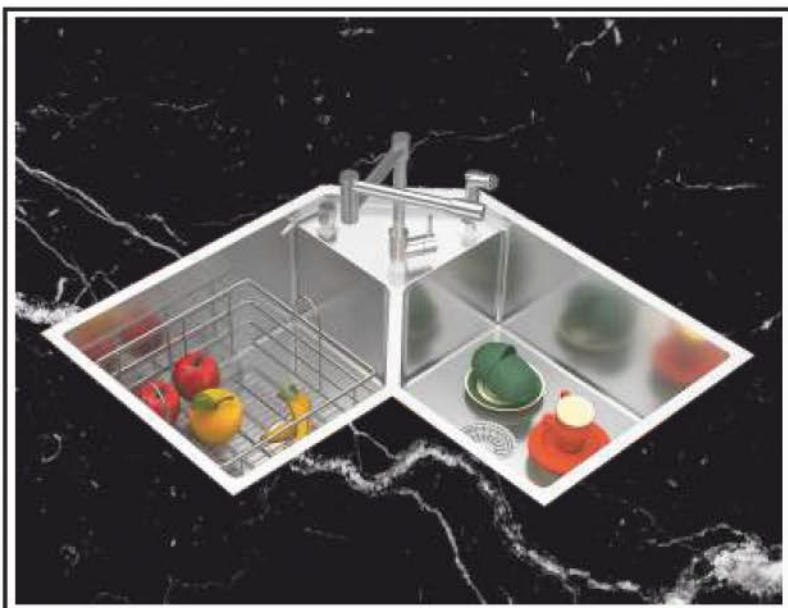

Faucet

Hand Shower

Soap Dispenser

Wire Basket

Chopping Board

Waste Coupling

US1417TS

Material	AISI-304 (18/8) Stainless Steel
Thickness	Frame 3.0mm Bowl 1.50mm
Overall Size	1143x510mm / 45x20
Bowl Size (L)	410x460mm / 16x18
Bowl Size (M)	230x390mm / 9x15
Bowl Size (R)	410x460mm / 16x18
Depth	250mm / 10
Finish	Satin
Accessories	Faucet, Hand Shower, Soap Dispenser, Wire Basket, Chopping Board, Waste Coupling.
Price	₹79,990/- (incl. of all taxes)

US1418CS

Material	AISI-304 (18/8) Stainless Steel
Thickness	Frame 3.0mm Bowl 1.50mm
Overall Size	760x460mm / 30x18
Bowl Size	510x410mm / 20x16
Depth	250mm / 10
Finish	Satin
Accessories	Faucet, Hand Shower, Soap Dispenser, Wire Basket, Chopping Board, Waste Coupling.
Price	₹73,990/- (incl. of all taxes)

US1419CS

Material	AISI-304 (18/8) Stainless Steel
Thickness	Frame 3.0mm Bowl 1.50mm
Overall Size	840x510mm / 33x20
Bowl Size	490x460mm / 19x18
Depth	250mm / 10
Finish	Satin
Accessories	Faucet, Hand Shower, Soap Dispenser, Wire Basket, Chopping Board, Waste Coupling.
Price	₹88,990/- (Incl. of all taxes)