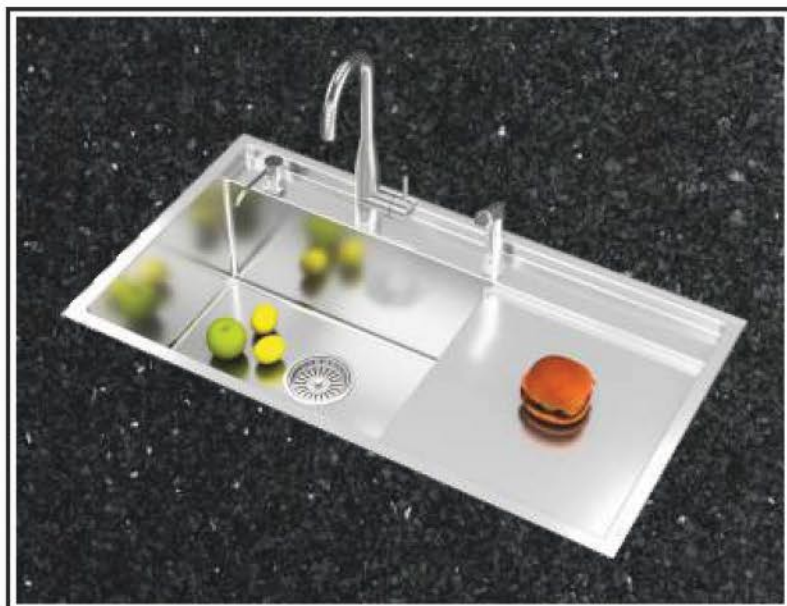

Faucet

Hand Shower

Soap Dispenser

Wire Basket

Chopping Board

Waste Coupling

US1407SS

Material	AISI-304 (18/8) Stainless Steel
Thickness	Frame 3.0mm Bowl 1.50mm
Overall Size	915x510mm / 36x20
Bowl Size	865x390mm / 34x15
Depth	250mm / 10
Finish	Satin
Accessories	Faucet, Hand Shower, Soap Dispenser, Wire Basket, Chopping Board, Waste Coupling.
Price	₹57,990/- (incl.of all taxes)

Faucet

Hand Shower

Soap Dispenser

Wire Basket

Chopping Board

Waste Coupling

US1408DB

Material	AISI-304 (18/8) Stainless Steel
Thickness	Frame 3.0mm Bowl 1.50mm
Overall Size	915x510mm / 36x20
Bowl Size	500x390mm / 20x15
Depth	250mm / 10
Finish	Satin
Accessories	Faucet, Hand Shower, Soap Dispenser, Wire Basket, Chopping Board, Waste Coupling.
Price	₹57,990/- (incl.of all taxes)

US1409DB

Material	AISI-304 (18/8) Stainless Steel
Thickness	Frame 3.0mm Bowl 1.50mm
Overall Size	990x510mm / 39x20
Bowl Size	550x390mm / 22x15
Depth	250mm / 10
Finish	Satin
Accessories	Faucet, Hand Shower, Soap Dispenser, Wire Basket, Chopping Board, Waste Coupling.
Price	₹59,990/- (incl.of all taxes)