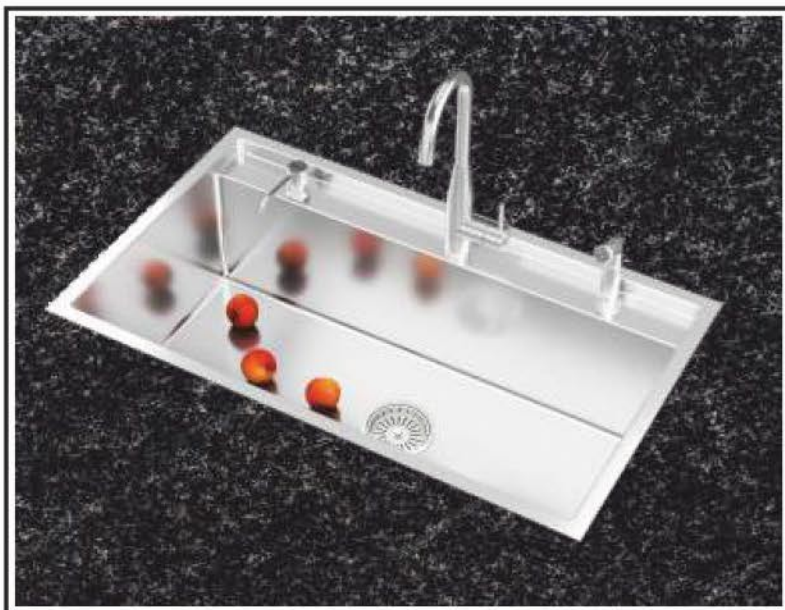

Faucet

Hand Shower

Soap Dispenser

Wire Basket

Chopping Board

Waste Coupling

US1404SS

Material	AISI-304 (18/8) Stainless Steel
Thickness	Frame 3.0mm Bowl 1.50mm
Overall Size	760x510mm / 30x20
Bowl Size	710x390mm / 28x15
Depth	250mm / 10
Finish	Satin
Accessories	Faucet, Hand Shower, Soap Dispenser, Wire Basket, Chopping Board, Waste Coupling.
Price	₹50,990/- (incl.of all taxes)

Faucet

Hand Shower

Soap Dispenser

Wire Basket

Chopping Board

Waste Coupling

US1405SS

Material	AISI-304 (18/8) Stainless Steel
Thickness	Frame 3.0mm Bowl 1.50mm
Overall Size	815x510mm / 32x20
Bowl Size	765x390mm / 30x15
Depth	250mm / 10
Finish	Satin
Accessories	Faucet, Hand Shower, Soap Dispenser, Wire Basket, Chopping Board, Waste Coupling.
Price	₹53,490/- (incl.of all taxes)

Faucet

Hand Shower

Soap Dispenser

Wire Basket

Chopping Board

Waste Coupling

US1406SS

Material	AISI-304 (18/8) Stainless Steel
Thickness	Frame 3.0mm Bowl 1.50mm
Overall Size	865x510mm / 34x20
Bowl Size	815x390mm / 32x15
Depth	250mm / 10
Finish	Satin
Accessories	Faucet, Hand Shower, Soap Dispenser, Wire Basket, Chopping Board, Waste Coupling.
Price	₹55,490/- (incl.of all taxes)