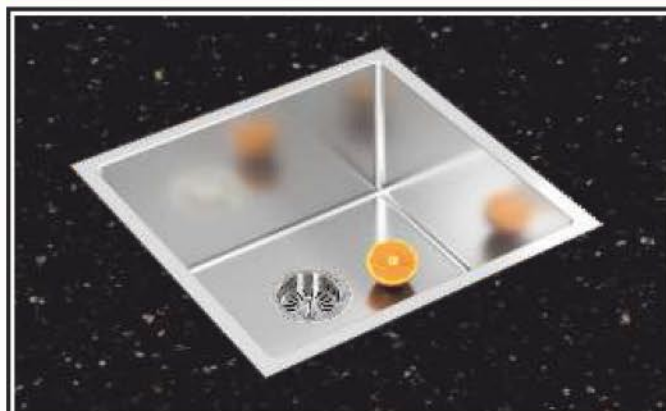

PS742SB

Material	AISI-304 (18/8) Stainless Steel
Thickness	Frame 3.0mm Bowl 1.50mm
Overall Size	510x510mm / 20x20
Bowl Size	460x460mm / 18x18
Depth	250mm / 10
Finish	Satin
Accessories	Waste Coupling
Price	₹ 19,490/- (incl. of all taxes)