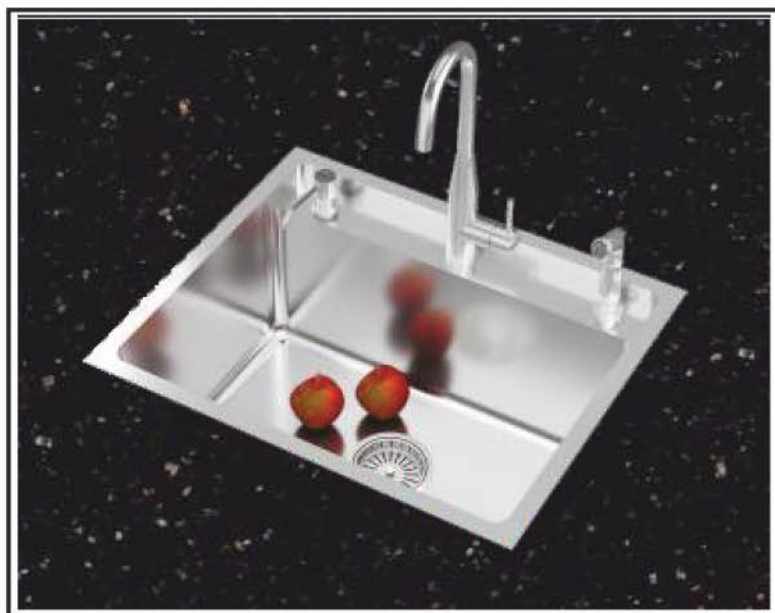

*Smart and Innovative,
Classic and Immortal.*

US1400SS

Material	AISI-304 (18/8) Stainless Steel
Thickness	Frame 3.0mm Bowl 1.50mm
Overall Size	460x510mm / 18x20
Bowl Size	410x385mm / 16x15
Depth	225mm / 9
Finish	Satin
Accessories	Faucet, Soap Dispenser, Wire Basket, Chopping Board, Waste Coupling.
Price	₹39,990/- (incl.of all taxes)

US1401SS

Material	AISI-304 (18/8) Stainless Steel
Thickness	Frame 3.0mm Bowl 1.50mm
Overall Size	610x460mm / 24x18
Bowl Size	560x340mm / 22x13
Depth	225mm / 9
Finish	Satin
Accessories	Faucet, Hand Shower, Soap Dispenser, Wire Basket, Chopping Board, Waste Coupling.
Price	₹43,490/- (incl.of all taxes)