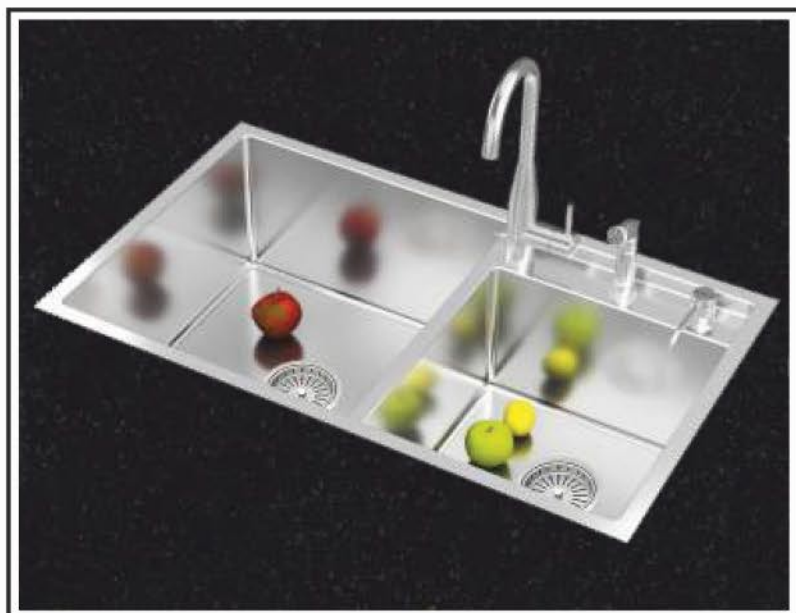

Faucet

Hand Shower

Soap Dispenser

Wire Basket

Chopping Board

Waste Coupling

US1407SS

Material	AISI-304 (18/8) Stainless Steel
Thickness	Frame 3.0mm Bowl 1.50mm
Overall Size	915x510mm / 36x20
Bowl Size	865x390mm / 34x15
Depth	250mm / 10
Finish	Satin
Accessories	Faucet, Hand Shower, Soap Dispenser, Wire Basket, Chopping Board, Waste Coupling.
Price	₹57,990/- (incl.of all taxes)

Faucet

Hand Shower

Soap Dispenser

Wire Basket

Chopping Board

Waste Coupling

US1408DB

Material	AISI-304 (18/8) Stainless Steel
Thickness	Frame 3.0mm Bowl 1.50mm
Overall Size	915x510mm / 36x20
Bowl Size	500x390mm / 20x15
Depth	250mm / 10
Finish	Satin
Accessories	Faucet, Hand Shower, Soap Dispenser, Wire Basket, Chopping Board, Waste Coupling.
Price	₹57,990/- (incl.of all taxes)

US1409DB

Material	AISI-304 (18/8) Stainless Steel
Thickness	Frame 3.0mm Bowl 1.50mm
Overall Size	990x510mm / 39x20
Bowl Size	550x390mm / 22x15
Depth	250mm / 10
Finish	Satin
Accessories	Faucet, Hand Shower, Soap Dispenser, Wire Basket, Chopping Board, Waste Coupling.
Price	₹59,990/- (incl.of all taxes)