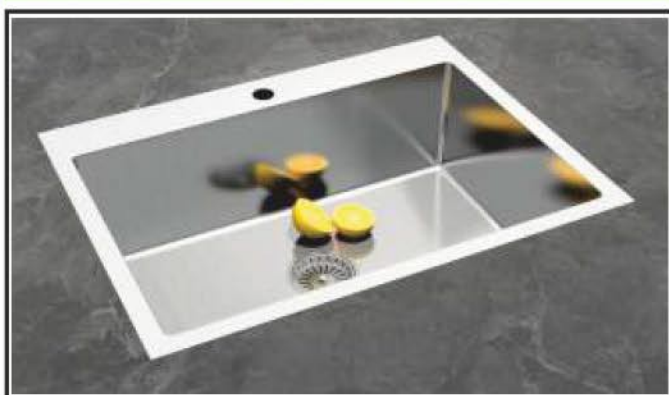

CS914SS

Material	AISI-304 (18/8) Stainless Steel
Thickness	Frame 2.50mm Bowl 1.0mm
Overall Size	610x460mm / 24x18
Bowl Size	560x360mm / 22x14
Depth	225mm / 9
Finish	Satin
Accessories	Waste Coupling
Price	₹ 16,990/- (incl. of all taxes)