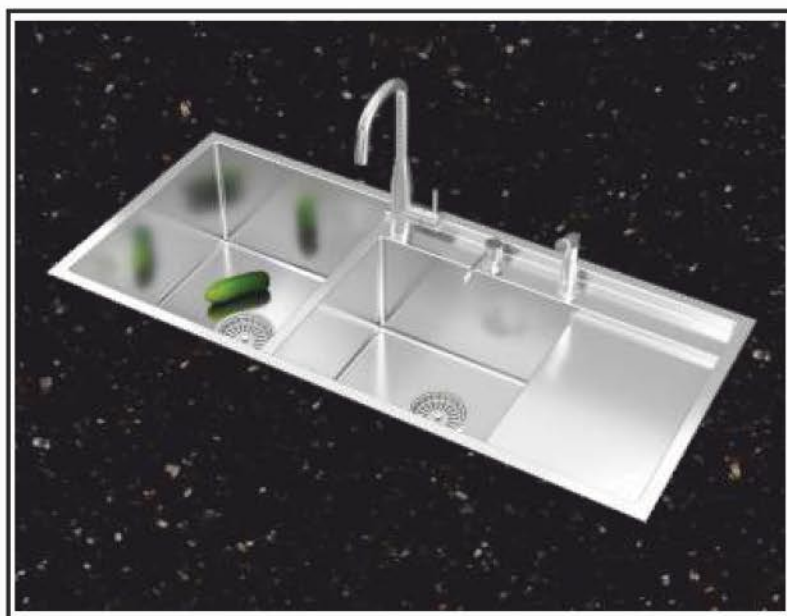

US1419CS

Material	AISI-304 (18/8) Stainless Steel
Thickness	Frame 3.0mm Bowl 1.50mm
Overall Size	840x510mm / 33x20
Bowl Size	490x460mm / 19x18
Depth	250mm / 10
Finish	Satin
Accessories	Faucet, Hand Shower, Soap Dispenser, Wire Basket, Chopping Board, Waste Coupling.
Price	₹88,990/- (Incl. of all taxes)

US1420CS

Material	AISI-304 (18/8) Stainless Steel
Thickness	Frame 3.0mm Bowl 1.50mm
Overall Size	915x510mm / 36x20
Bowl Size	590x460mm / 23x18
Depth	250mm / 10
Finish	Satin
Accessories	Faucet, Hand Shower, Soap Dispenser, Wire Basket, Chopping Board, Waste Coupling.
Price	₹94,990/- (Incl. of all taxes)